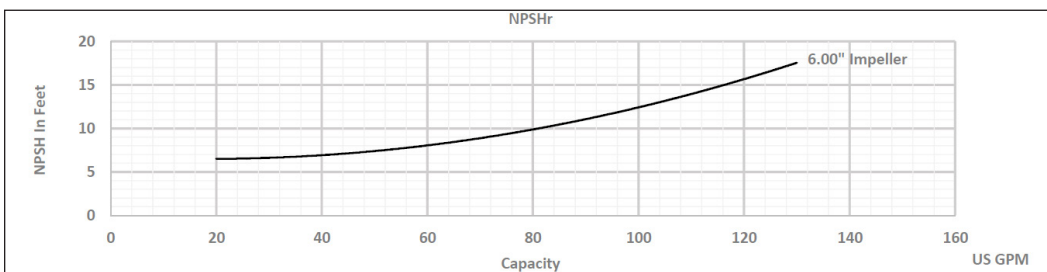

The Right Connection®

ExD-Series Centrifugal Pump Capacity Curve

Model: ExD 120 [3500RPM, Inlet-2.0" Outlet-1.5"]

Dixon Sanitary

N25 W23040 Paul Road • Pewaukee, WI 53072
 ph: 800.789.1718 • 262.513.6900 • fx: 800.789.4046 • 262.513.4904
dixonvalve.com