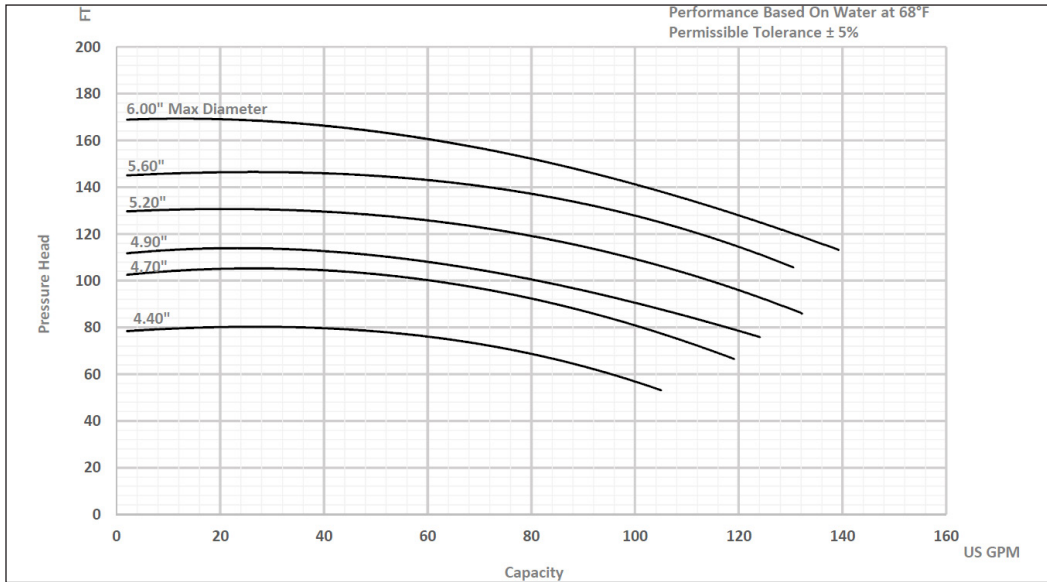

The Right Connection®

ExD-Series Centrifugal Pump Capacity Curve

Model: ExD 120 [3500RPM, Inlet-2.0" Outlet-1.5"]

Dixon Sanitary

N25 W23040 Paul Road • Pewaukee, WI 53072
 ph: 800.789.1718 • 262.513.6900 • fx: 800.789.4046 • 262.513.4904
dixonvalve.com