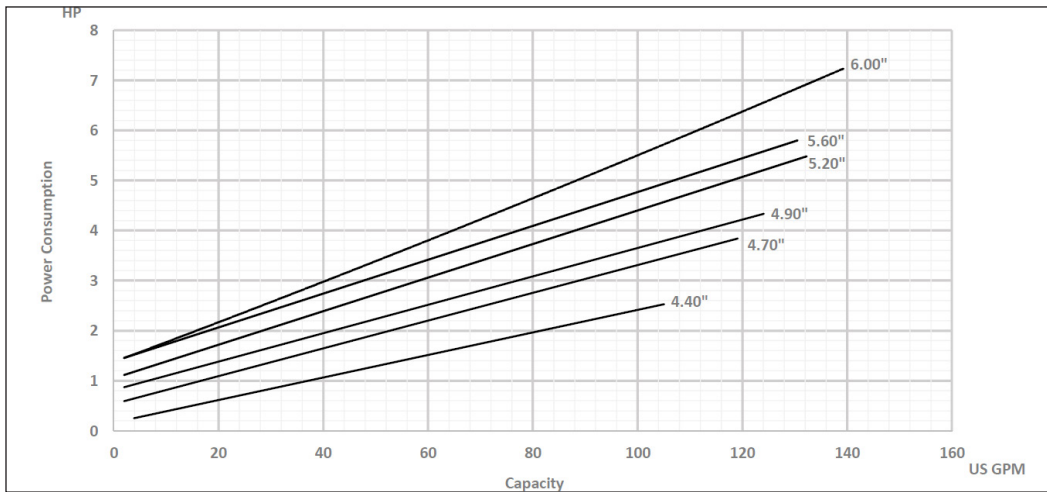

The Right Connection®

ExD-Series Centrifugal Pump Capacity Curve

Model: ExD 120 [3500RPM, Inlet-2.0" Outlet-1.5"]

Dixon Sanitary

N25 W23040 Paul Road • Pewaukee, WI 53072
 ph: 800.789.1718 • 262.513.6900 • fx: 800.789.4046 • 262.513.4904
dixonvalve.com